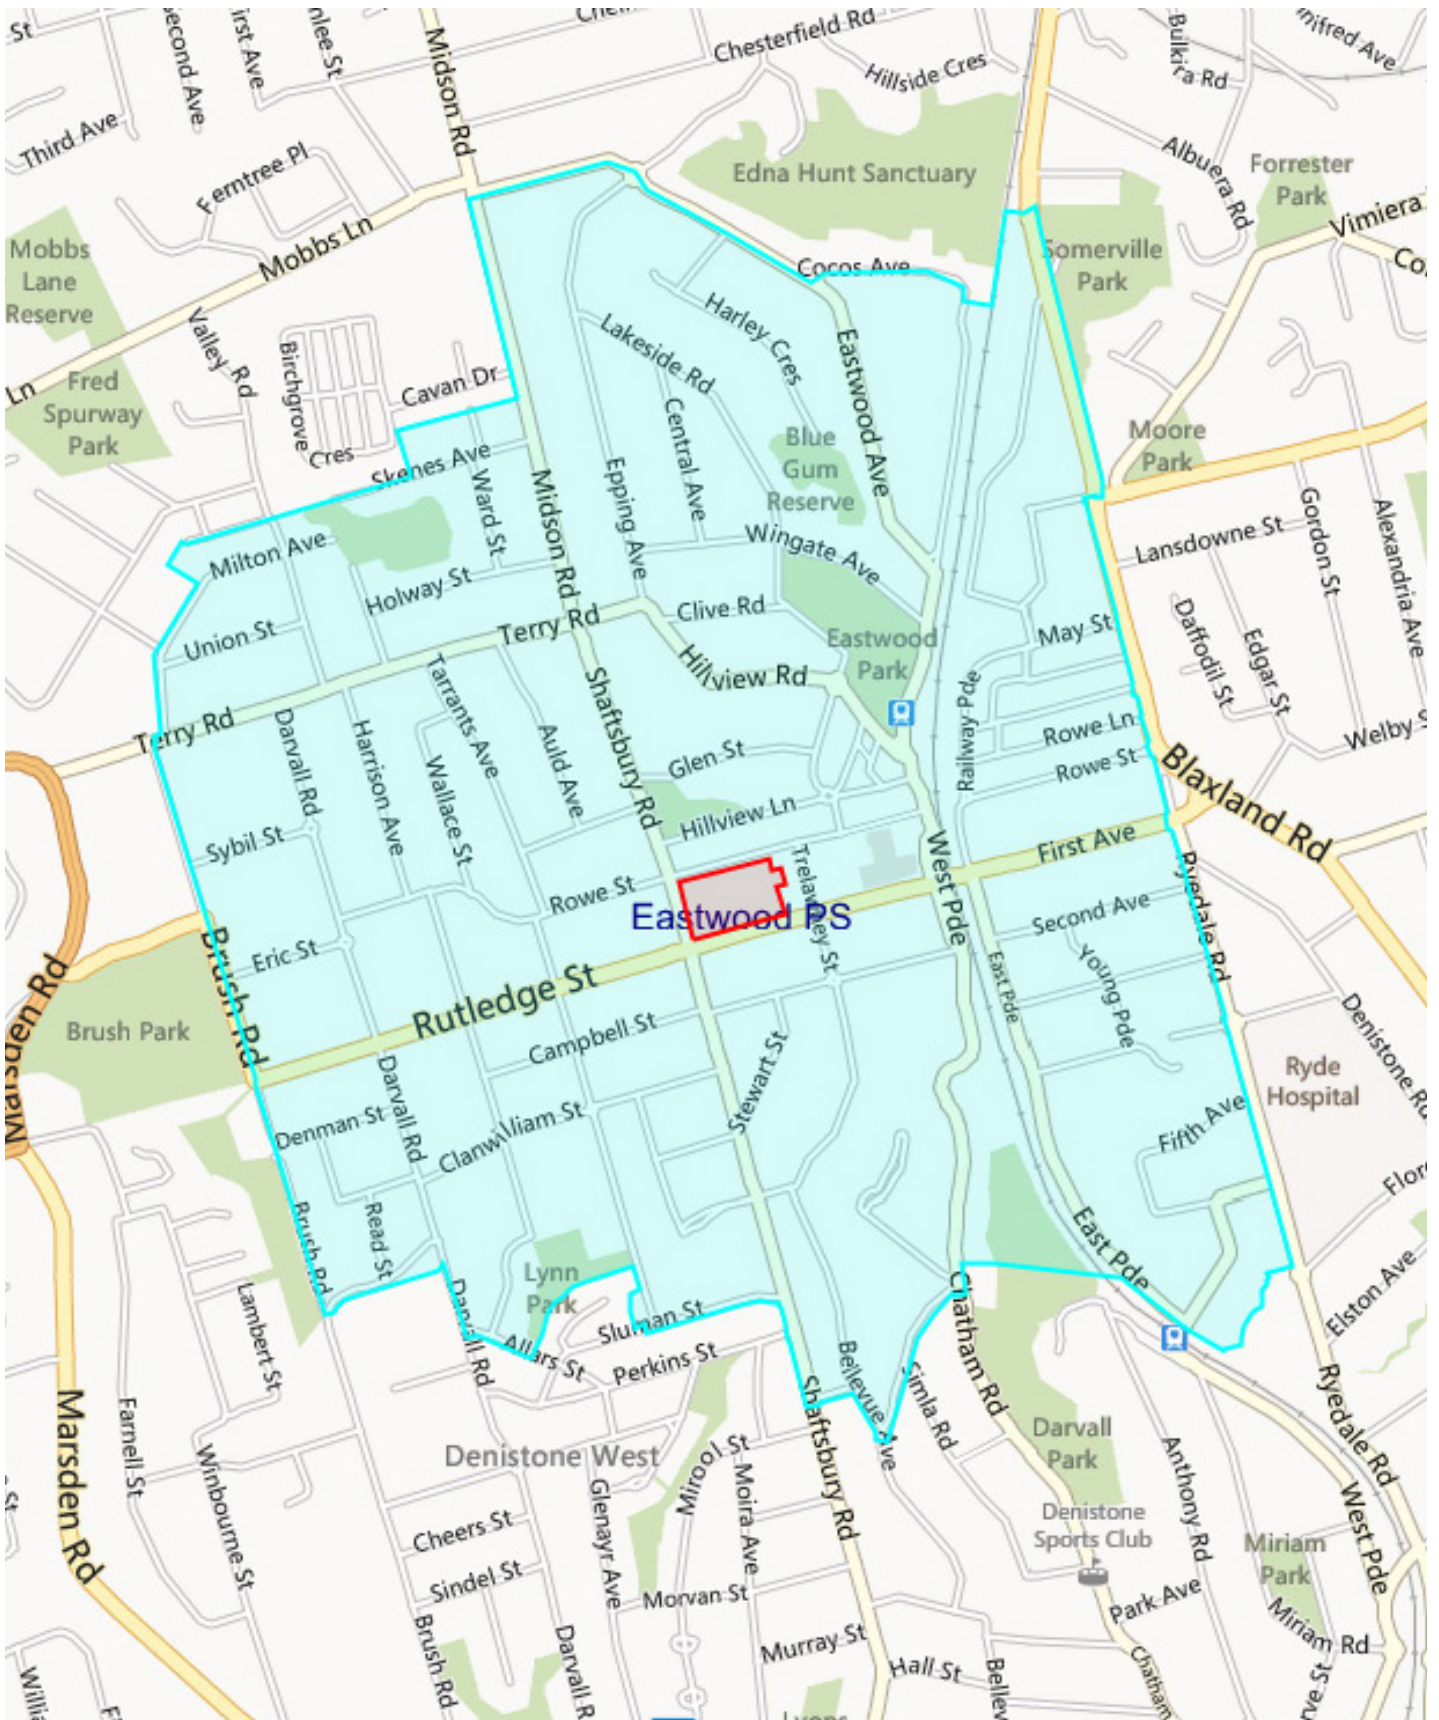

EASTWOOD PUBLIC SCHOOL

Rowe Street, Eastwood NSW 2122

T: 9874 1600 F: 9804 7495

E: eastwood-p.school@det.nsw.edu.au

W: www.eastwood.nsw.edu.au

EASTWOOD PUBLIC SCHOOL BOUNDARY

The following streets are within the Eastwood Public School catchment.

Allars Street	No 2 to 8
Auld Avenue	
Ball Avenue	
Beaumont Avenue	
Bellevue Avenue	No 104 to 72 No 93 to 41
Bergin Street	
Buena Vista Avenue	
Blaxland Road	No 582 to 620 even only
Brush Road East	No 2 to 60 even only
Campbell Street	
Central Avenue	
Chatham Road	No 168 to 106 No 115 to 85
Clanalpine Street	
Clanwilliam Street	
Clive Road	
Cobac Avenue	
Cocos Avenue	
Coronation Avenue	
Darvall Road	No 2 to 84 No 1 to 57
Denman Street	
Doomben Avenue	
Dunshea Street	
East Parade	
Eastwood Avenue	
Epping Avenue	No 1 to 69 No 2 to 54
Eric Street	
Ethel Lane	
Ethel Street	
Fifth Avenue	
First Avenue	
Fourth Avenue	
Glen Street	
Gordon Crescent	
Harley Crescent	
Harrison Avenue	
Hillview Street	
Holway Street	

Lakeside road	
May Street	
Midson Road	No 1 to 35 No 2 to 76
Milton Avenue	
Park Street	
Progress Avenue	
Railway Avenue	
Railway Parade	
Read Street	
Richards Avenue	
Rothwell Street	
Rowe Lane	
Rowe Street	
Rutledge Street	
Ryedale Road	No 90 to 30 No 275 to 241
Second Avenue	
Shaftsbury Road	No 71 to 199 No 110 to 218
Sixth Avenue	
Skenes Avenue	
Sluman Street	No 14 to 38 even only
Spencer Street	
Stewart Street - Eastwood	
Sybil Street	
Tarrants Avenue	
Terry Road	No 1 to 67 No 2 to 64
Third Avenue	
Trelawney Street	
Union Street	
Valley Road	No 1 to 23 No 2 to 18
Wallace Street	
Ward Street	
Warrawong Street	
Wentworth Road	
West Parade (East)	
Wingate Avenue	
Young Parade	